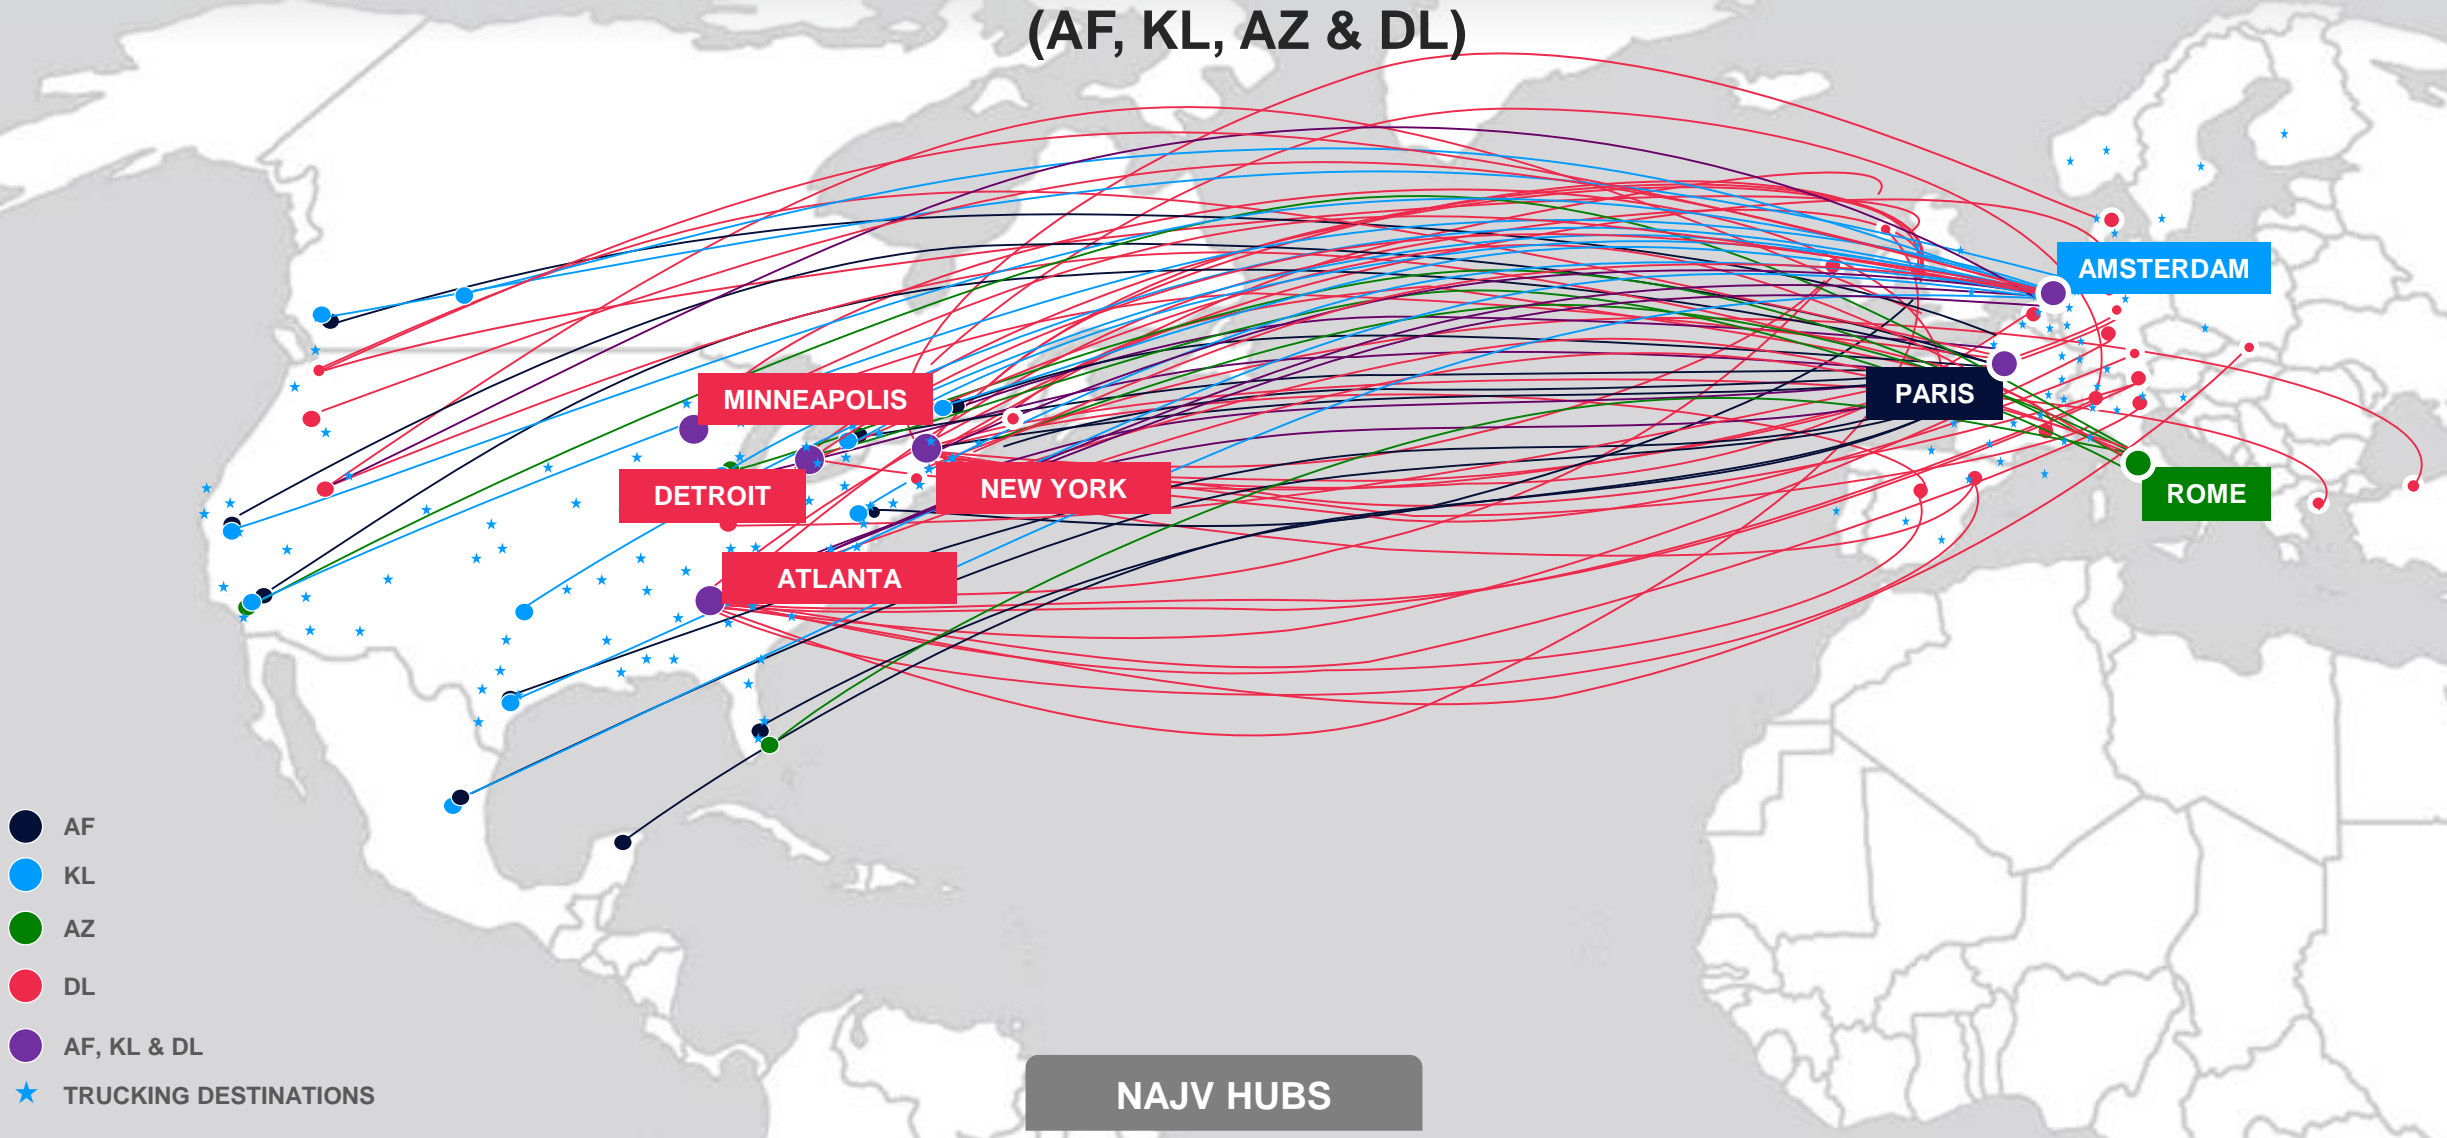

NORTH ATLANTIC JOINT VENTURE NETWORK

OUR DIRECT FLIGHTS & TRUCKING STATIONS BETWEEN EUROPE AND USA
(AF, KL, AZ & DL)

- AF
- KL
- AZ
- DL
- AF, KL & DL
- ★ TRUCKING DESTINATIONS

NAJV HUBS