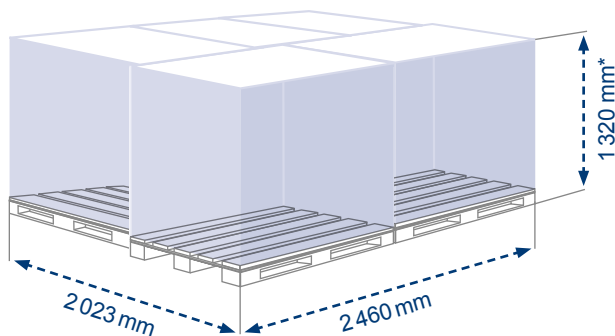

## DIMENSIONS

### RAP [LD9]

EXTERNAL DIMENSIONS

### RKN [LD3]

MAX INTERNAL LOADING DIMENSIONS

5 EUR pallets / 4 CP1 pallets

1 EUR pallet / 1 CP1 pallet

\*Max. loading height including pallet

DOKASCH TEMPERATURE SOLUTIONS GMBH

+49 (0) 6142 836 938-10

info@dokasch-ts.com