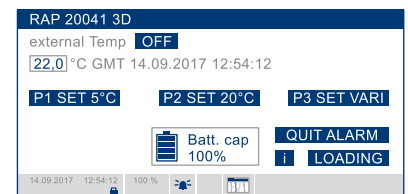

CONTROL PANEL