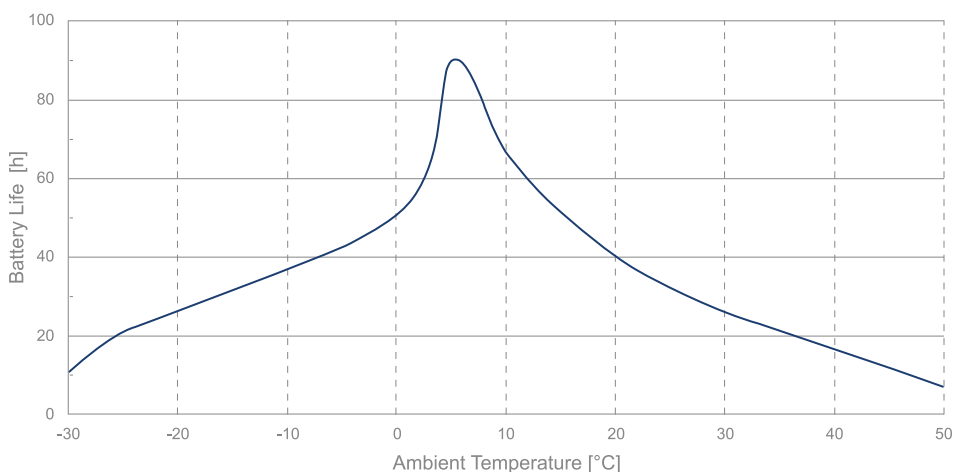

TEMPERATURE SETTING

The Opticooler gives the customer the choice of selecting between 2 presets, 5 °C and 20 °C.

P1: Set Point 5°C	+2 to +8 °C	+35.6 to +46.4 °F
P2: Set Point 20°C	+15 to +25 °C	+59 to +77 °F
P3: freely selectable between +2 and +30 °C	t +/- 3 °C	+/- 37.4 °F

BATTERY PERFORMANCE RAP [SET 5 °C]