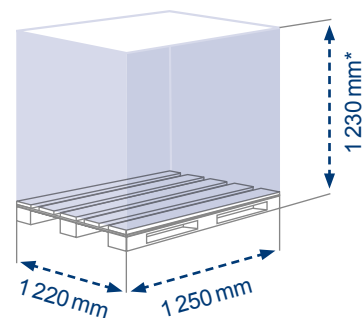

## DIMENSIONS

### RAP [LD9]

EXTERNAL DIMENSIONS

### RKN [LD3]

MAX INTERNAL LOADING DIMENSIONS

5 EUR pallets / 4 CP1 pallets

1 EUR pallet / 1 CP1 pallet

\*Max. loading height including pallet

DOKASCH TEMPERATURE SOLUTIONS GMBH

+49 (0) 6142 836 938-10

info@dokasch-ts.com