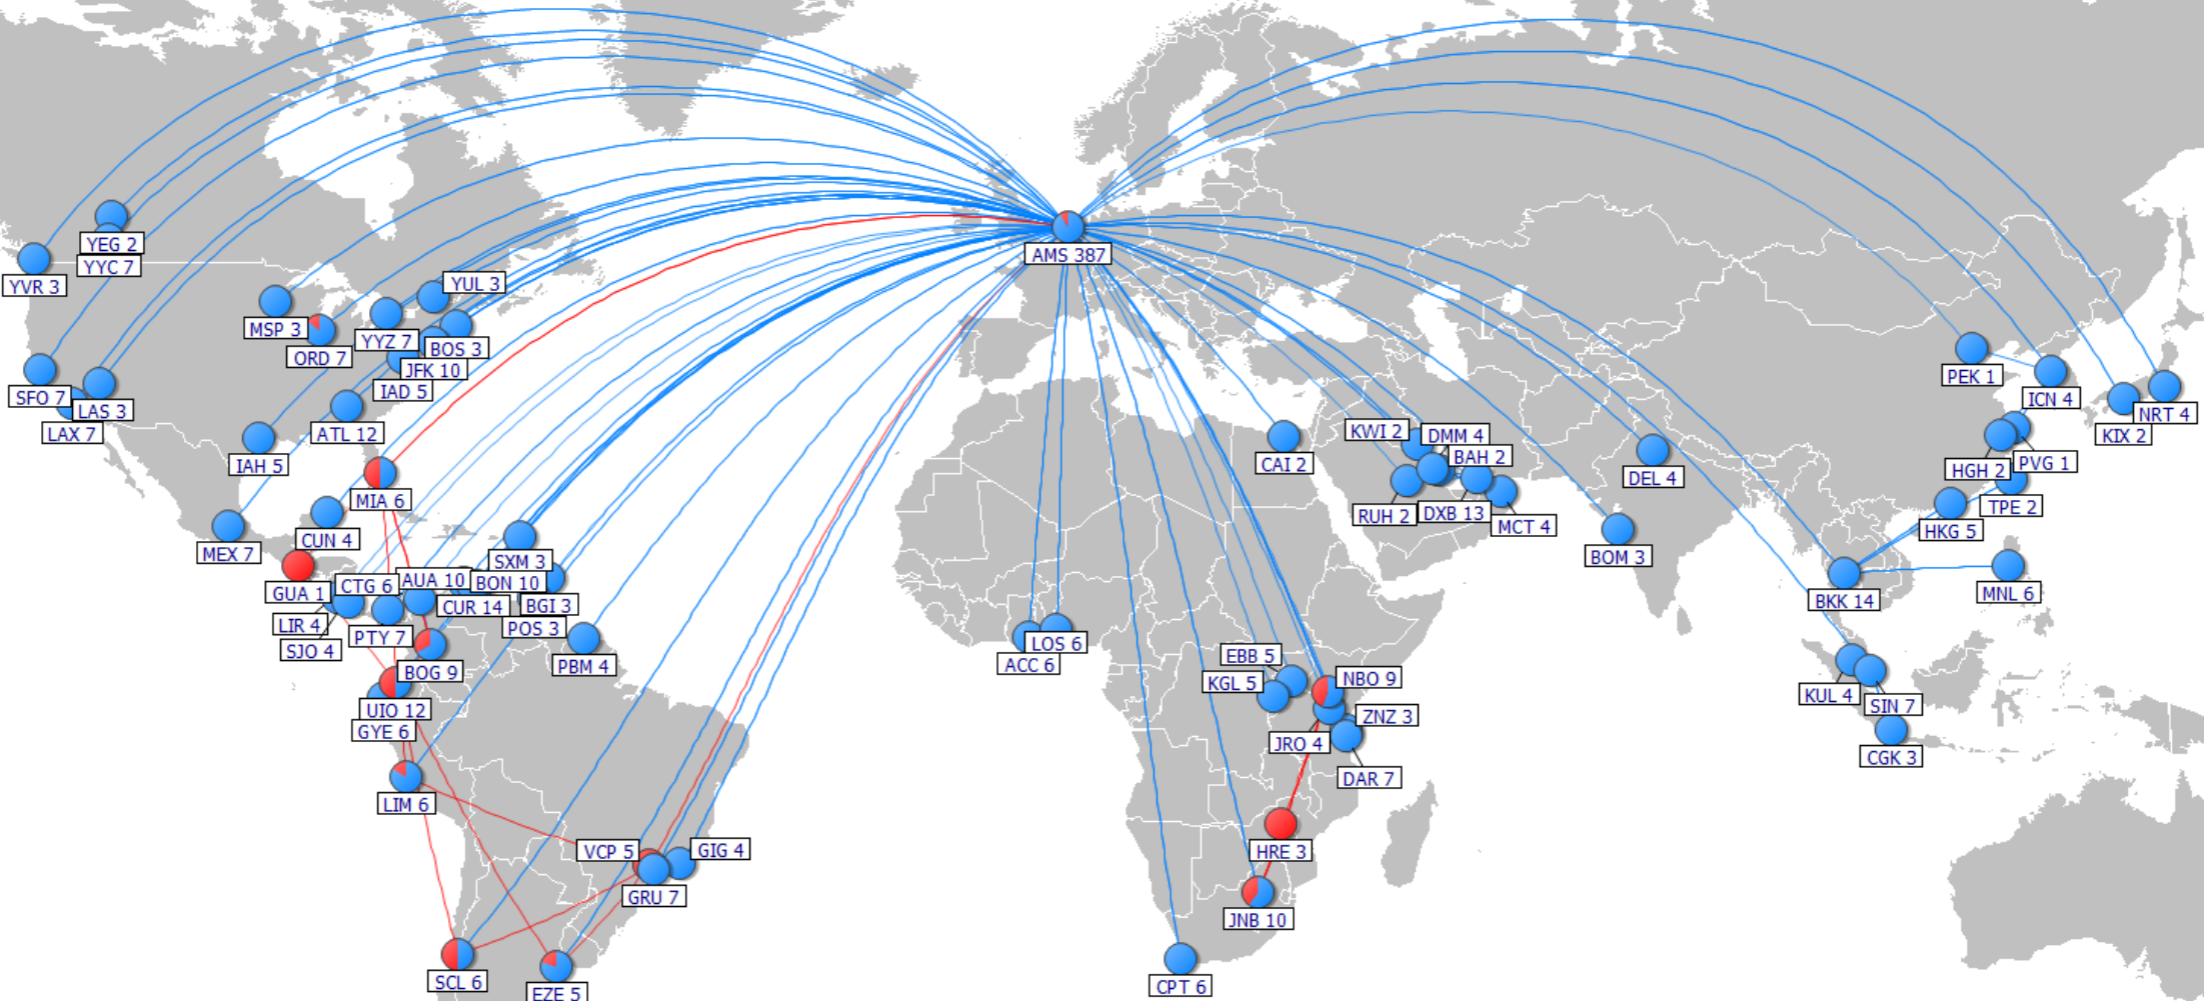

NETWORK FROM/TO AMSTERDAM

- KL Wide-body belly
- MP Full freighter