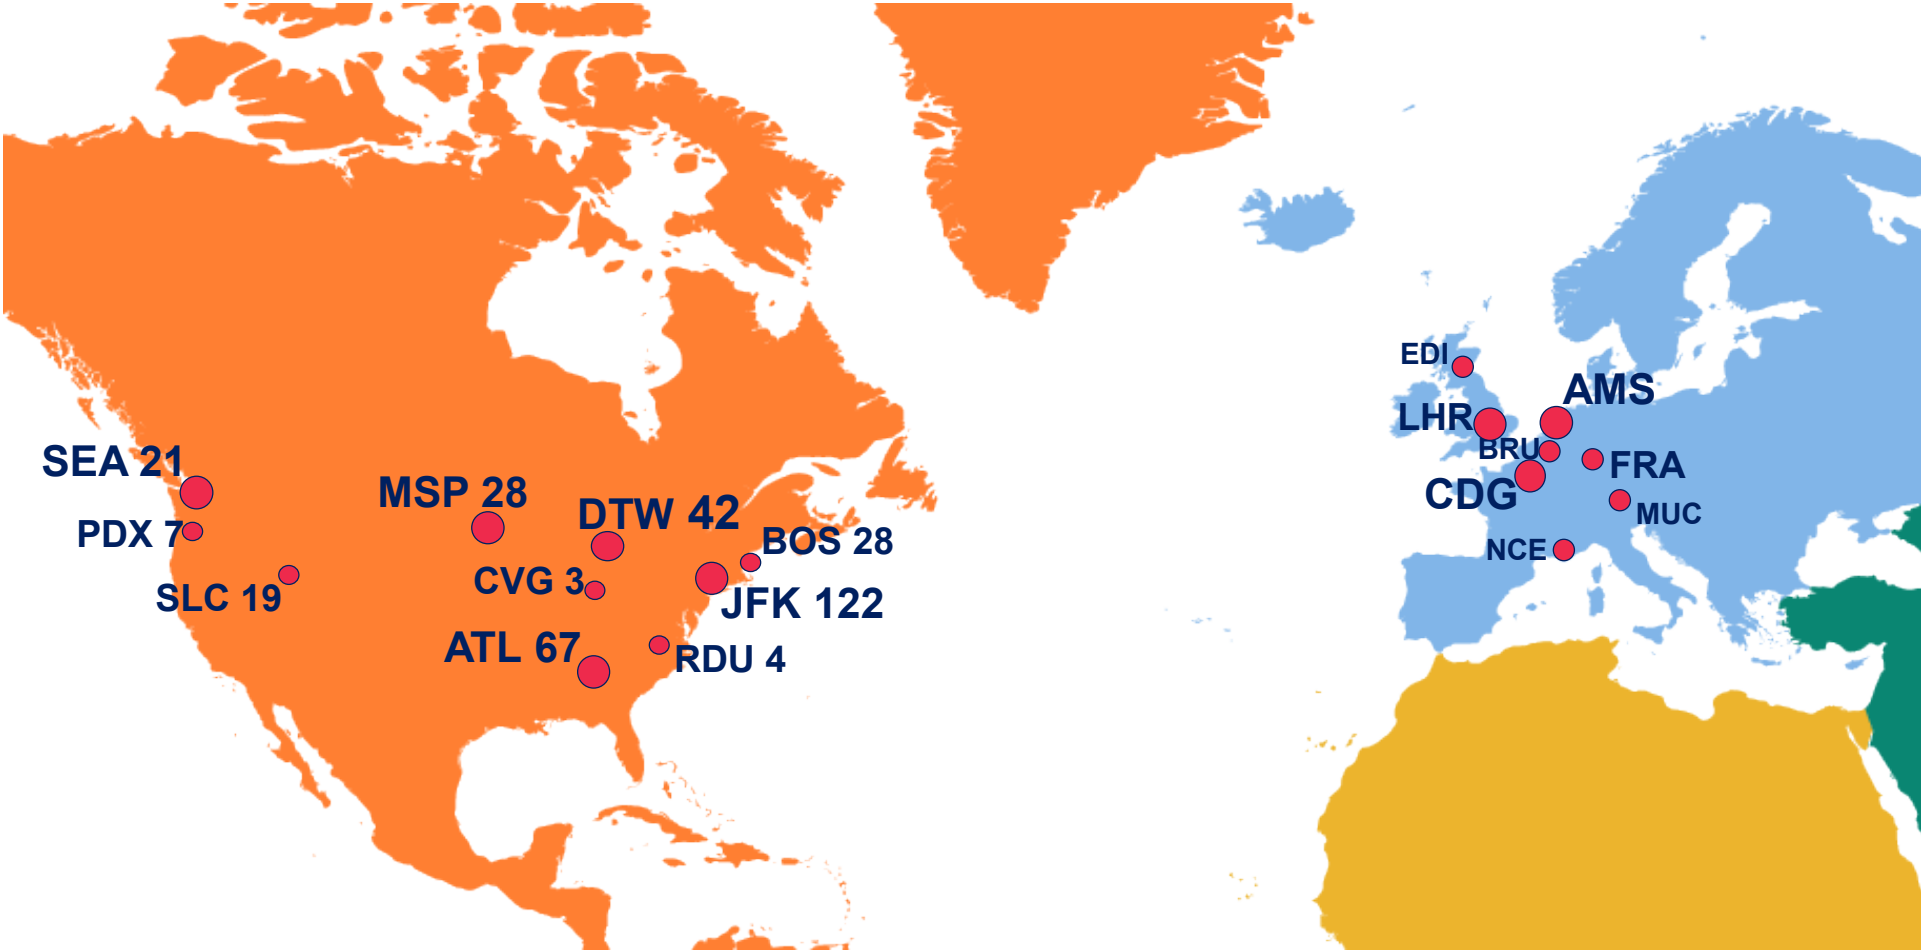

NORTH ATLANTIC JOINT VENTURE WINTER NETWORK

OPERATED BY DELTA (SOLD BY AFKL)

1