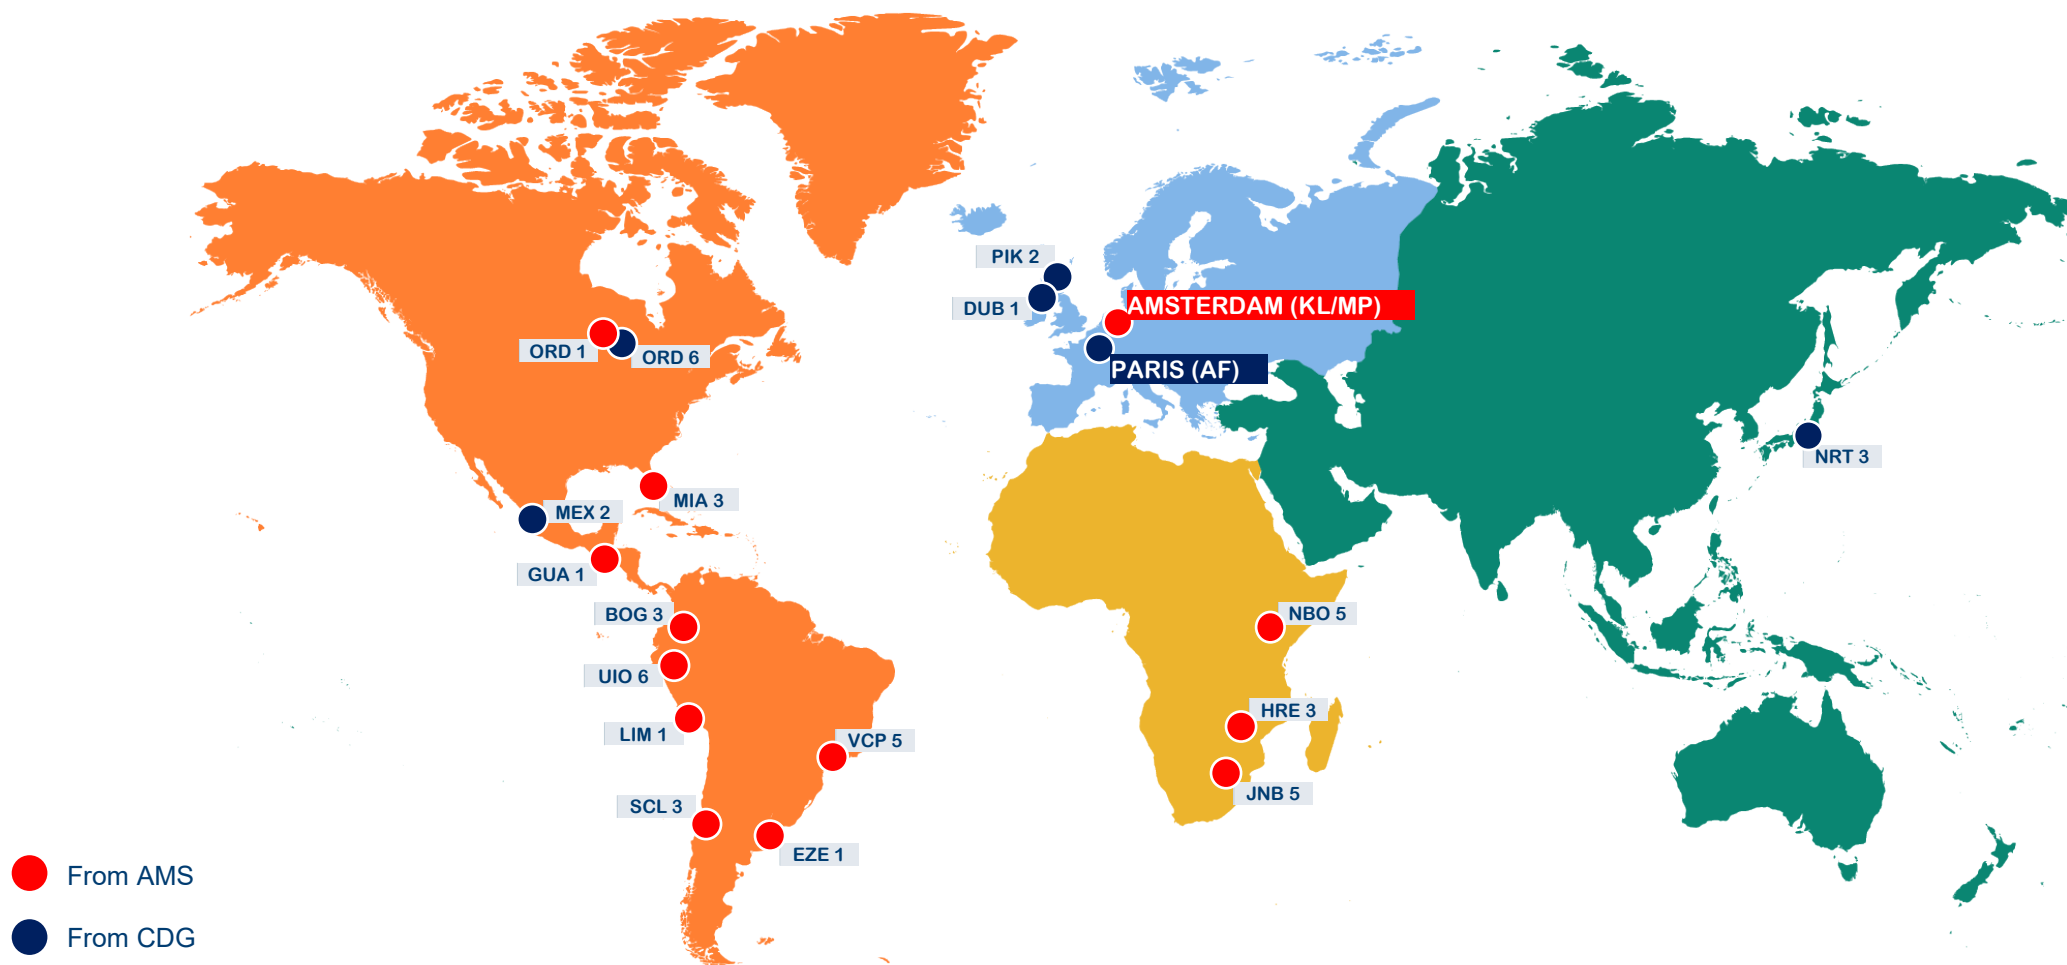

# FREIGHTER WINTER NETWORK

Map reflects our winter planning. No rights can be derived from this overview. Unforeseen circumstances may give rise to changes. For specific flight availability, always check our online schedule tool.

- From AMS
- From CDG